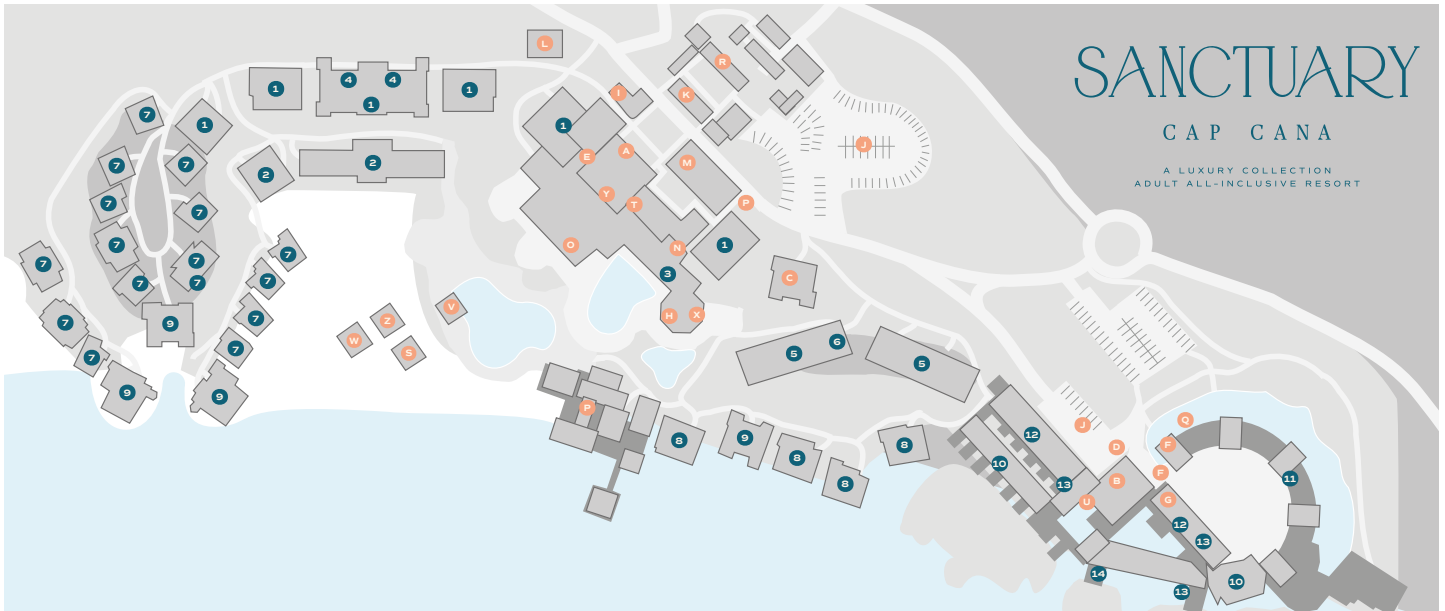

HIGHLIGHTS:

Event planners can choose from creative theme parties, fun-filled team building activities, casually elegant dinners and exciting excursions

CAPACITY - STANDARD & FLOOR PLANS

MEETING ROOMS & OUTDOOR AREAS	SURFACE (SQ FT)	SURFACE (SQ M)	HEIGHT (FEET)	HEIGHT (M)	BANQUET (Pax)	COCKTAIL (Pax)	THEATER (Pax)	CLASSROOM (Pax)	BOARDROOM (Pax)	USHAPE (Pax)	CABARET (Pax)
SANCTUARY BALLROOM	3,466	322	13	4	250	400	350	200	66	60	-
FOYER	1,507	140	20	6	-	200	-	-	-	-	-
CASTLE I	2,024	188	13	4	60	200	100	60	36	30	-
CASTLE II	1,378	128	13	4	40	100	90	40	24	20	-
CASTLE III	1,464	136	13	4	40	100	90	40	36	30	-
SANCTUARY I	922	86	8.5	3	-	-	45	30	18	16	-
SANCTUARY II	891	83	8.5	3	-	-	60	45	28	24	24
TERRAZA DEL SOL	1,500	139	-	-	100	200	150	100	-	-	-
BLUE MARLIN RESTAURANT	3,767	350	10	3	230	300	-	-	-	-	-
BLUE MARLIN PORTICO	614	57	-	-	40	120	-	-	-	-	-
BEACH	7054	2150	-	-	250	300	-	-	-	-	-
CASCADE POOL	1,507	140	-	-	40	60	-	-	-	-	-
ISLAND SUITE	7,535	700	-	-	60	120	100	-	-	-	-
JULIET'S BALCONY	883	82	-	-	40	50	50	-	-	-	-
COLONIAL TERRACE	5,920	550	-	-	250	350	200	-	-	-	-
CASABELLA PATIO	2,809	261	16	5	60	100	-	-	-	-	-
OCEAN CLUB	2,540	236	-	-	60	150	-	-	-	-	-
SANCTUARY GARDEN	5,000	465	-	-	80	130	130	-	-	-	-

*Room capacities are subject to change based on local government restrictions.

SANCTUARY

CAP CANA

A LUXURY COLLECTION
ADULT ALL-INCLUSIVE RESORT

Colonial Suites

1. Junior Suite Ocean View (2012 - 2046, 3001 - 3038)
2. Beach Front Junior Suite (1012 - 1024)
3. Premium Junior Suite Ocean View (3032 - 3034)
4. Terrace Tower Two-Bedroom Suite (4001, 4002)

Dining Options, Bars & Lounges

- M. The Steakhouse Restaurant
- N. Capriccio Restaurant
- O. Casabella Restaurant
- P. Blue Marlin Restaurant
- Q. Wok Restaurant
- R. Sanctuary Town
- S. La Yola Snack Grill
- T. Love Bar
- U. Ocean Club & Bar
- V. Freshco Bar
- W. Destination Bar
- X. PM Pub Disco
- Y. Coffee Shop
- Z. Beach Shack