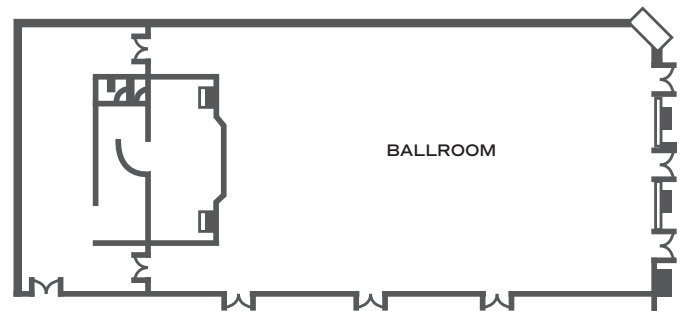

CAPACITY - STANDARD & FLOOR PLANS

MEETING ROOMS & OUTDOOR AREAS	SURFACE (SQ FT)	SURFACE (SQ M)	HEIGHT (FEET)	HEIGHT (M)	BANQUET (Pax)	COCKTAIL (Pax)	THEATER (Pax)	CLASSROOM (Pax)	BOARDROOM (Pax)	USHAPE (Pax)	CABARET (Pax)
SANCTUARY BALLROOM	3,466	322	13	4	250	400	350	200	66	60	-
FOYER	1,507	140	20	6	-	200	-	-	-	-	-
CASTLE I	2,024	188	13	4	60	200	100	60	36	30	-
CASTLE II	1,378	128	13	4	40	100	90	40	24	20	-
CASTLE III	1,464	136	13	4	40	100	90	40	36	30	-
SANCTUARY I	922	86	8.5	3	-	-	45	30	18	16	-
SANCTUARY II	891	83	8.5	3	-	-	60	45	28	24	24
TERRAZA DEL SOL	1,500	139	-	-	100	200	150	100	-	-	-
BLUE MARLIN RESTAURANT	3,767	350	10	3	230	300	-	-	-	-	-
BLUE MARLIN PORTICO	614	57	-	-	40	120	-	-	-	-	-
BEACH	7054	2150	-	-	250	300	-	-	-	-	-
CASCADE POOL	1,507	140	-	-	40	60	-	-	-	-	-
ISLAND SUITE	7,535	700	-	-	60	120	100	-	-	-	-
JULIET'S BALCONY	883	82	-	-	40	50	50	-	-	-	-
COLONIAL TERRACE	5,920	550	-	-	250	350	200	-	-	-	-
CASABELLA PATIO	2,809	261	16	5	60	100	-	-	-	-	-
OCEAN CLUB	2,540	236	-	-	60	150	-	-	-	-	-
SANCTUARY GARDEN	5,000	465	-	-	80	130	130	-	-	-	-

*Room capacities are subject to change based on local government restrictions.