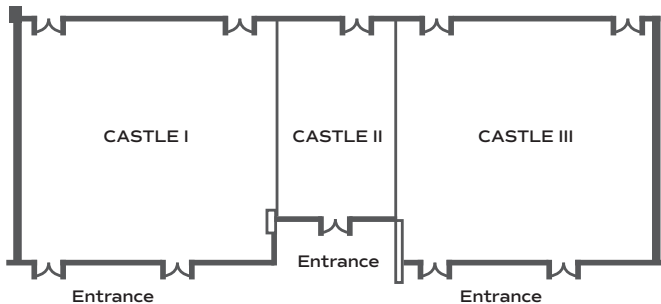

CAPACITY - STANDARD & FLOOR PLANS

MEETING ROOMS & OUTDOOR AREAS	SURFACE (SQ FT)	SURFACE (SQ M)	HEIGHT (FEET)	HEIGHT (M)	BANQUET (Pax)	COCKTAIL (Pax)	THEATER (Pax)	CLASSROOM (Pax)	BOARDROOM (Pax)	USHAPE (Pax)	CABARET (Pax)
SANCTUARY BALLROOM	3,466	322	13	4	250	400	350	200	66	60	-
FOYER	1,507	140	20	6	-	200	-	-	-	-	-
CASTLE I	2,024	188	13	4	60	200	100	60	36	30	-
CASTLE II	1,378	128	13	4	40	100	90	40	24	20	-
CASTLE III	1,464	136	13	4	40	100	90	40	36	30	-
SANCTUARY I	922	86	8.5	3	-	-	45	30	18	16	-
SANCTUARY II	891	83	8.5	3	-	-	60	45	28	24	24
TERRAZA DEL SOL	1,500	139	-	-	100	200	150	100	-	-	-
BLUE MARLIN RESTAURANT	3,767	350	10	3	230	300	-	-	-	-	-
BLUE MARLIN PORTICO	614	57	-	-	40	120	-	-	-	-	-
BEACH	7054	2150	-	-	250	300	-	-	-	-	-
CASCADE POOL	1,507	140	-	-	40	60	-	-	-	-	-
ISLAND SUITE	7,535	700	-	-	60	120	100	-	-	-	-
JULIET'S BALCONY	883	82	-	-	40	50	50	-	-	-	-
COLONIAL TERRACE	5,920	550	-	-	250	350	200	-	-	-	-
CASABELLA PATIO	2,809	261	16	5	60	100	-	-	-	-	-
OCEAN CLUB	2,540	236	-	-	60	150	-	-	-	-	-
SANCTUARY GARDEN	5,000	465	-	-	80	130	130	-	-	-	-

*Room capacities are subject to change based on local government restrictions.